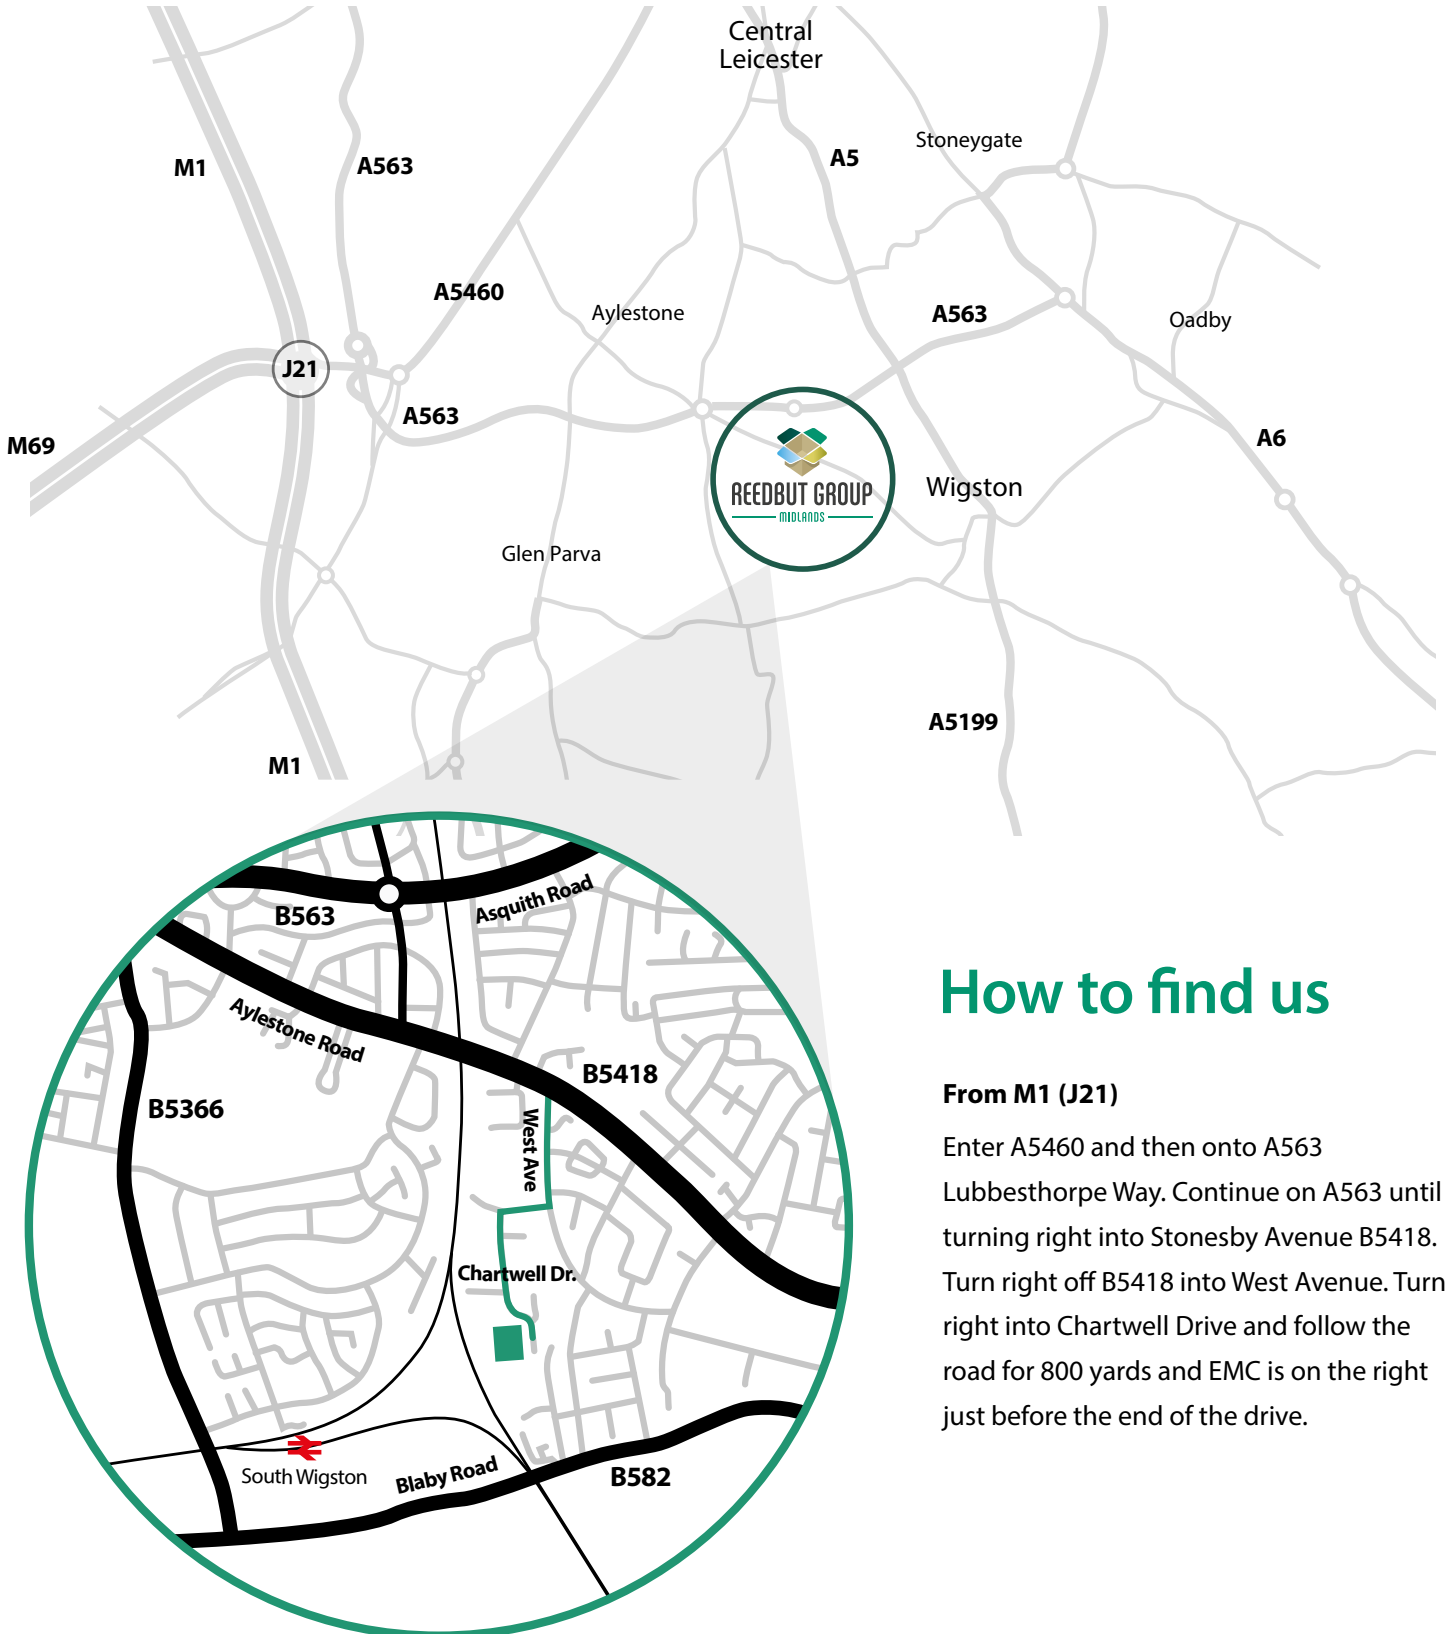

REEDBUT GROUP

Making boxes. On time, every time.

Midlands

51 Chartwell Drive, Wigston, Leicester, LE18 2FS

📞 01162 887 779

📞 01162 884 362

✉️ sales@reedbut.com

🌐 www.reedbut.com

How to find us

From M1 (J21)

Enter A5460 and then onto A563
Lubbesthorpe Way. Continue on A563 until
turning right into Stonesby Avenue B5418.
Turn right off B5418 into West Avenue. Turn
right into Chartwell Drive and follow the
road for 800 yards and EMC is on the right
just before the end of the drive.